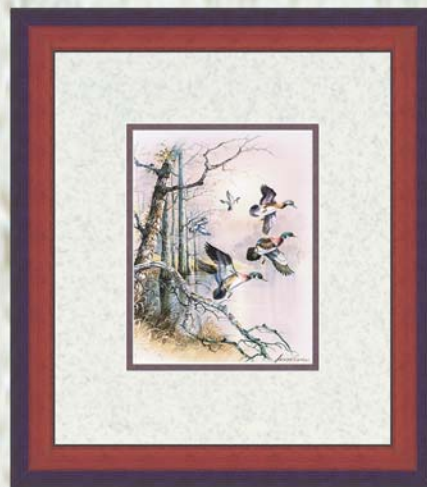

G4-3408 "Spirit On The Wings" by Derk Hansen, a renowned German-born artist whose talents are dedicated to wildlife & the Old West. This piece is double conservation matted with suede. Frame is wood/highlighted walnut finish. Framed size is 13" x 15".

G4-8759 "Enchanted Moonlight" by Bill Haas, an Internationally renowned artist who paints everything from landscapes to seascapes and contemporary to abstracts. This piece is double acid free conservation matted. Frame is wood/mahogany cascade finish. Framed size is 13" x 16".

GALLERY COLLECTION

4

G4-3407A "Loon" by Gary Fenske, an internationally recognized artist for his wildlife portraiture and seascapes. This piece is double conservation matted with suede. Frame is wood/highlighted walnut finish. Framed size is 13" x 15".

G4-8259 "The Olympic 18th Hole, San Francisco" by Crystal Skelley, an internationally renowned artist known for the realism displayed in her paintings of florals, birds & their habitat. This piece is double acid free conservation matted. Frame is wood/highlighted walnut finish with gold highlight. Framed size is 13" x 15".