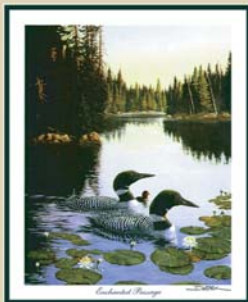

G5-3508 "Enchanted Passage" by Derk Hansen, a renowned German-born artist whose talents are dedicated to wildlife & the Old West. This piece is double acid free conservation matted. Frame is wood/highlighted walnut finish. Framed size is 17" x 19".