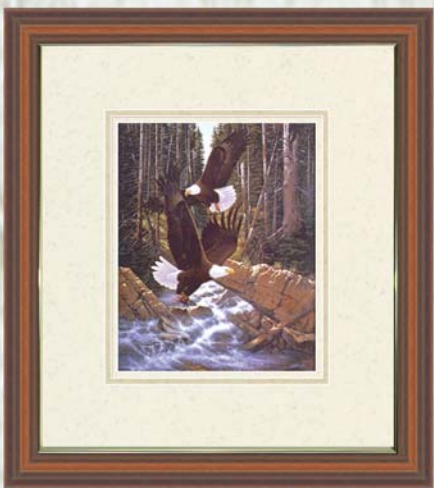

G7-3701 "Reflections" by Carolyn Blish, a contemporary American artist renowned for her delicate mood paintings of children, florals, country & seascapes. This piece is triple conservation matted w/suede. Frame is wood/highlighted walnut finish. Framed size is 18" x 20".

G7-8756 "Blue Mountain Seacape" by T.C. Chiu, a renowned China-born artist. His work is a combination of traditional realism and contemporary painting techniques. This piece is triple conservation matted with handwrapped linen. Frame is wood/highlighted walnut finish. Framed size is 18" x 20".

G7-8504 "Lake" by T.C. Chiu, a renowned China-born artist. His work is a combination of traditional realism and contemporary painting techniques. This piece is triple acid free conservation matted. Frame is wood/rosewood finish with gold highlight. Framed size is 18" x 20".

G7-3704A "Time of Plenty" by Derk Hansen, a renowned German-born artist whose talents are dedicated to wildlife & the Old West. This piece is triple acid free conservation matted. Frame is wood/highlighted walnut finish with gold highlight. Framed size is 18" x 20".