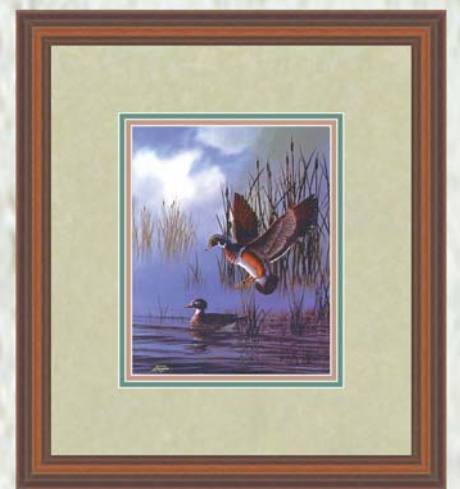

G7-3702 "Wood Ducks" by Gary Fenske, an internationally recognized artist for his wildlife portraiture and seascapes. This piece is triple conservation matted w/suede. Frame is wood/highlighted walnut finish. Framed size is 17" x 19".