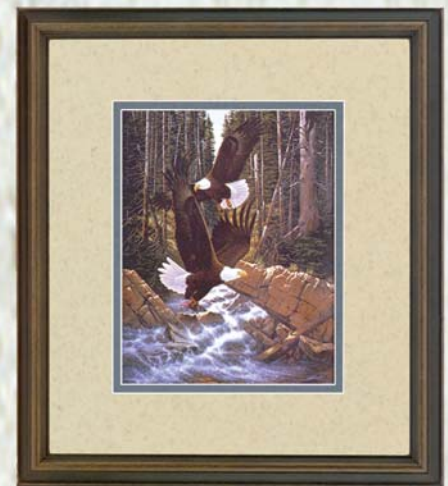

M5-3704 "Time of Plenty" by Derk Hansen, a renowned German-born artist whose talents are dedicated to wildlife & the Old West. This piece is double acid free conservation matted. Frame is wood with highlighted walnut finish. Framed size is 15" x 17".