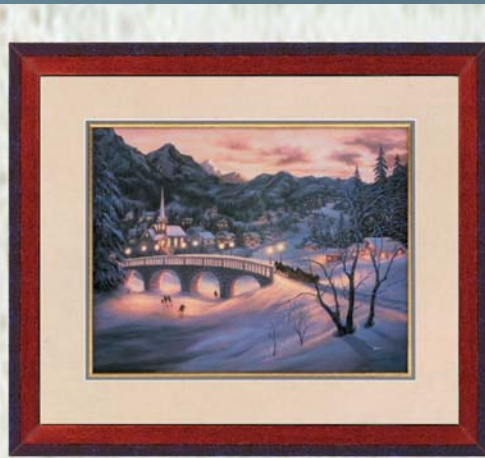

M13-9603 "Garden Pathway" by Barbara Felisky, a Californian renowned for her seascapes and landscapes. This piece is double acid free conservation matted. Frame is wood with rosewood finish. Framed size is 26" x 32".

M10-9605 "It's A Wonderful Life" by Eleanor Polen, a contemporary artist residing in California, subjects range from romanticized scenes of people at leisure to flowering gardens and vivid landscapes. This piece is double acid free conservation matted with suede and gold fillet. Frame is wood with mahogany cascade finish. Framed size is 25" x 29".

M13-9602 "Seascape" by Vincent Van Gogh, one of the world's great Old Masters. This piece is double acid free conservation matted. Frame is wood with rosewood finish. Framed Size is 26" x 32".

M13-9606 "Morning Sail" by T.C. Chiu, a renowned China-born artist. His work is a combination of traditional realism and contemporary painting techniques. This piece is double acid free conservation matted. Frame is wood with mahogany cascade finish. Framed size is 27" x 33".

MILLENNIUM COLLECTION

13

M13-9607 "Innocent Allies" by Charles Russell, one of the world's great early American Western artists. This piece is double acid free conservation matted. Frame is wood with highlighted walnut finish. Framed Size is 25" x 33".