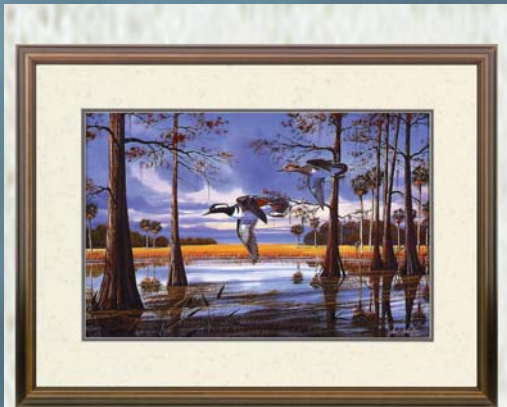

M13-9607 "Innocent Allies" by Charles Russell, one of the world's great early American Western artists. This piece is double acid free conservation matted. Frame is wood with highlighted walnut finish. Framed Size is 25" x 33".