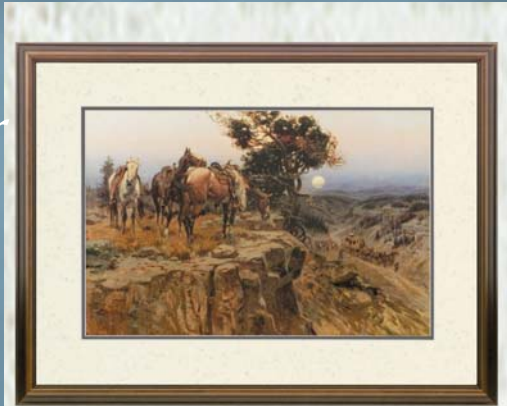

M13-9603 "Garden Pathway" by Barbara Felisky, a Californian renowned for her seascapes and landscapes. This piece is double acid free conservation matted. Frame is wood with rosewood finish. Framed size is 26" x 32".

M10-9605 "It's A Wonderful Life" by Eleanor Polen, a contemporary artist residing in California, subjects range from romanticized scenes of people at leisure to flowering gardens and vivid landscapes. This piece is double acid free conservation matted with suede and gold fillet. Frame is wood with mahogany cascade finish. Framed size is 25" x 29".

M13-9602 "Seascape" by Vincent Van Gogh, one of the world's great Old Masters. This piece is double acid free conservation matted. Frame is wood with rosewood finish. Framed Size is 26" x 32".

M13-9606 "Morning Sail" by T.C. Chiu, a renowned China-born artist. His work is a combination of traditional realism and contemporary painting techniques. This piece is double acid free conservation matted. Frame is wood with mahogany cascade finish. Framed size is 27" x 33".

MILLENNIUM COLLECTION

13

M13-9607 "Innocent Allies" by Charles Russell, one of the world's great early American Western artists. This piece is double acid free conservation matted. Frame is wood with highlighted walnut finish. Framed Size is 25" x 33".