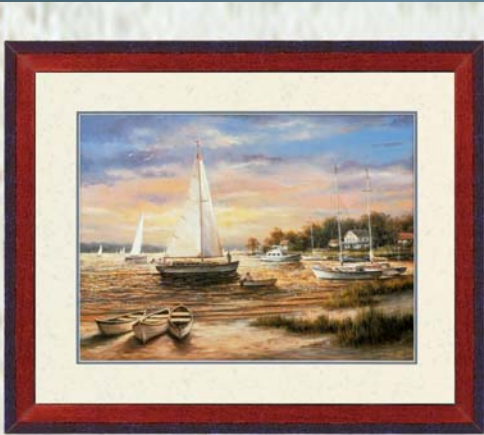

M13-9603 "Garden Pathway" by Barbara Felisky, a Californian renowned for her seascapes and landscapes. This piece is double acid free conservation matted. Frame is wood with rosewood finish. Framed size is 26" x 32".

M10-9605 "It's A Wonderful Life" by Eleanor Polen, a contemporary artist residing in California, subjects range from romanticized scenes of people at leisure to flowering gardens and vivid landscapes. This piece is double acid free conservation matted with suede and gold fillet. Frame is wood with mahogany cascade finish. Framed size is 25" x 29".

M13-9602 "Seascape" by Vincent Van Gogh, one of the world's great Old Masters. This piece is double acid free conservation matted. Frame is wood with rosewood finish. Framed Size is 26" x 32".

M13-9606 "Morning Sail" by T.C. Chiu, a renowned China-born artist. His work is a combination of traditional realism and contemporary painting techniques. This piece is double acid free conservation matted. Frame is wood with mahogany cascade finish. Framed size is 27" x 33".

MILLENNIUM COLLECTION

13

M13-9607 "Innocent Allies" by Charles Russell, one of the world's great early American Western artists. This piece is double acid free conservation matted. Frame is wood with highlighted walnut finish. Framed Size is 25" x 33".